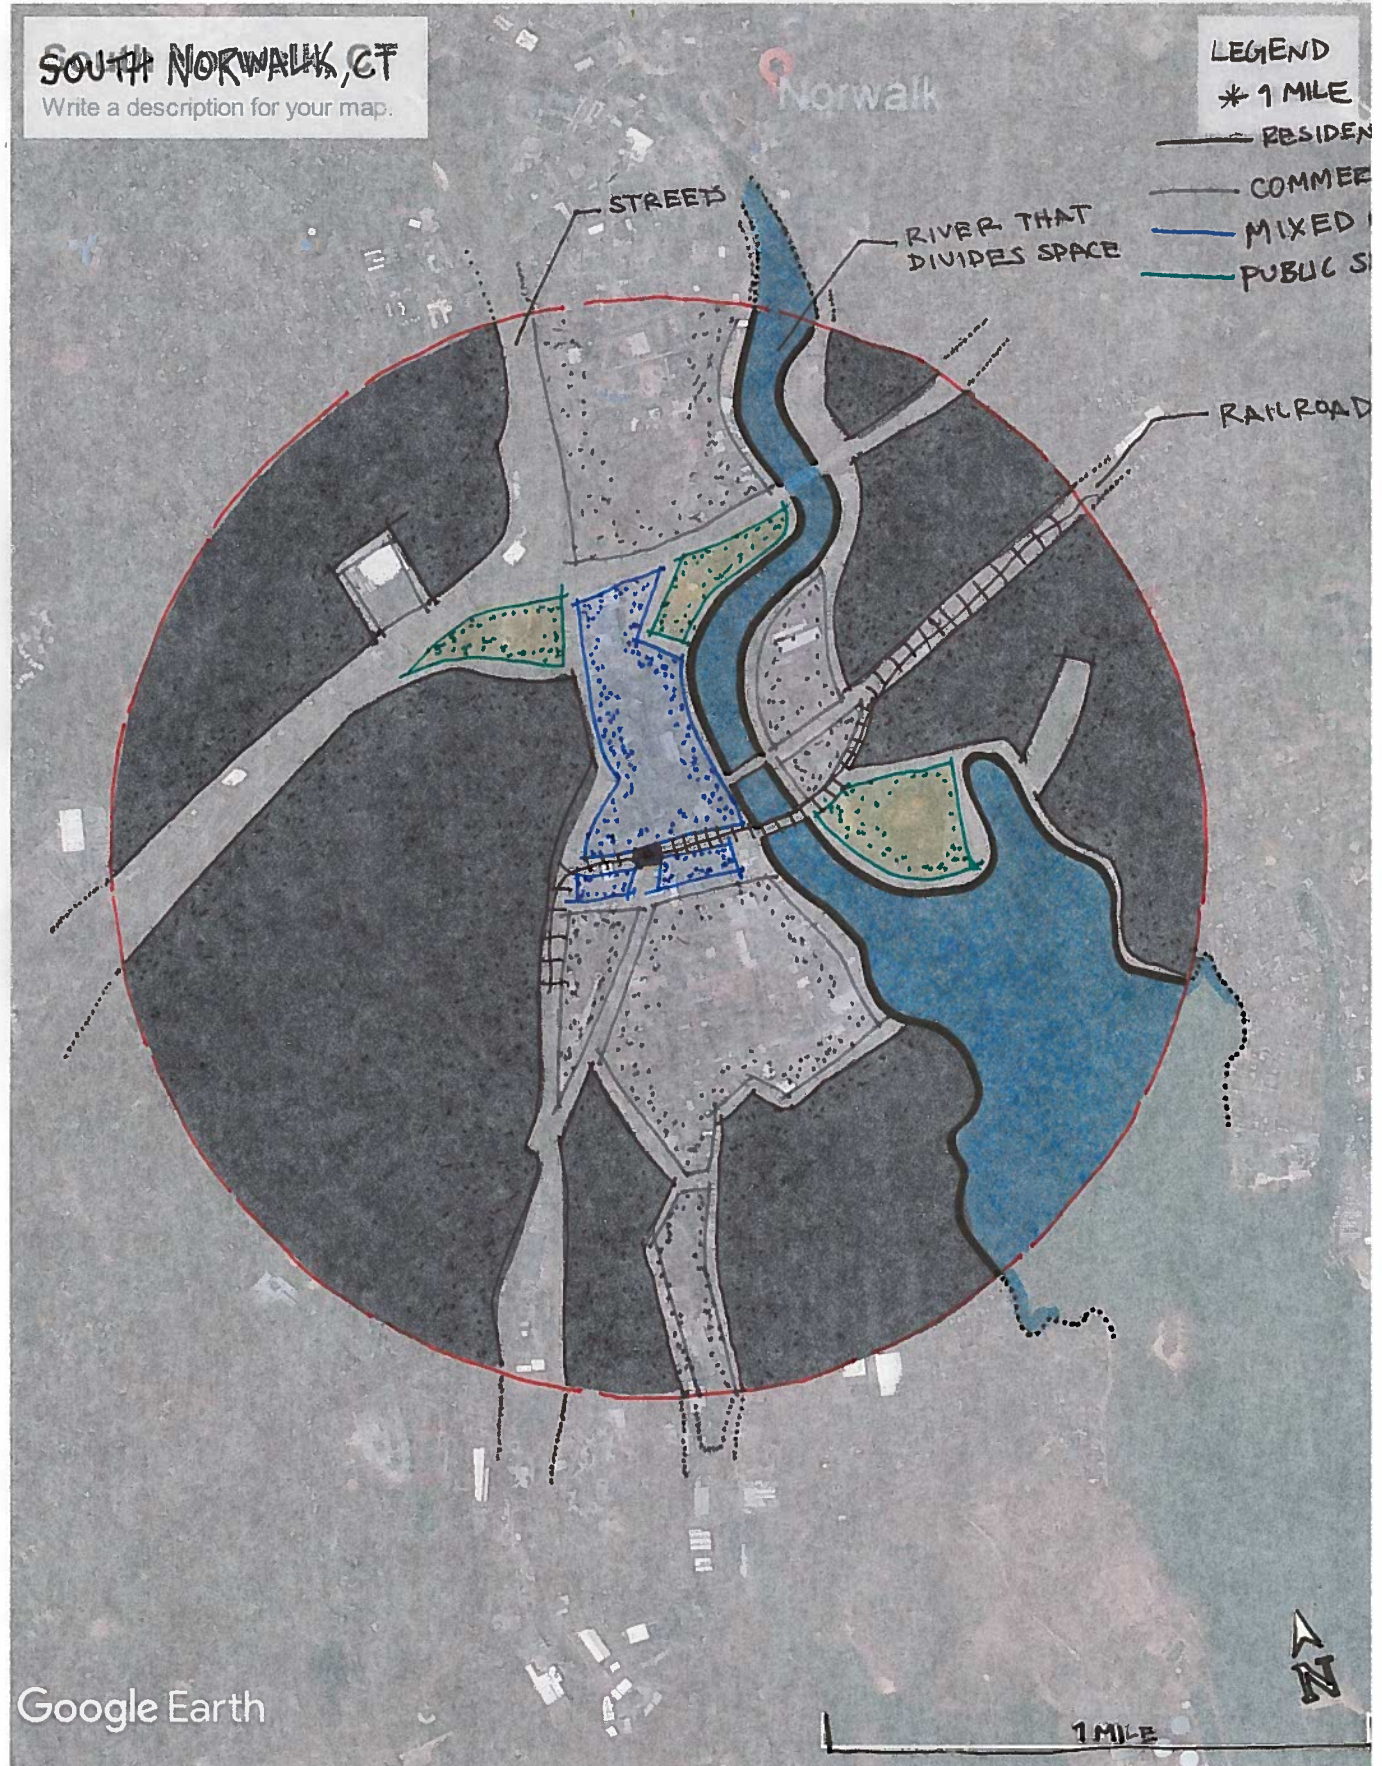

SOUTH NORWALK, CT

Write a description for your map.

LEGEND

* 5 MILE RADIUS

* GREEN SPACE 

* URBAN SPACE 

Google Earth

Data SIO, NOAA, U.S. Navy, NGA, GEBCO

MIXED

PUBLIC S

STREETS

RIVER THAT DIVIDES SPACE

RAILROAD

Google Earth

1 MILE

C. WOJICK

SOUTH NORWALK CT

Write a description for your map.

LEGEND

* 0.5 MILE RADIUS

- RESIDENTIAL
- COMMERCIAL
- MIXED USE
- PUBLIC SPACE

Google Earth

2000 FT

C. WOJICK

SOUTH NORWALK, CT

Write a description for your map.

LEGEND

* 0.1 MILE RADIUS

- RESIDENTIAL
- COMMERCIAL
- MIXED USE
- PUBLIC SPACE

C. WOJICK