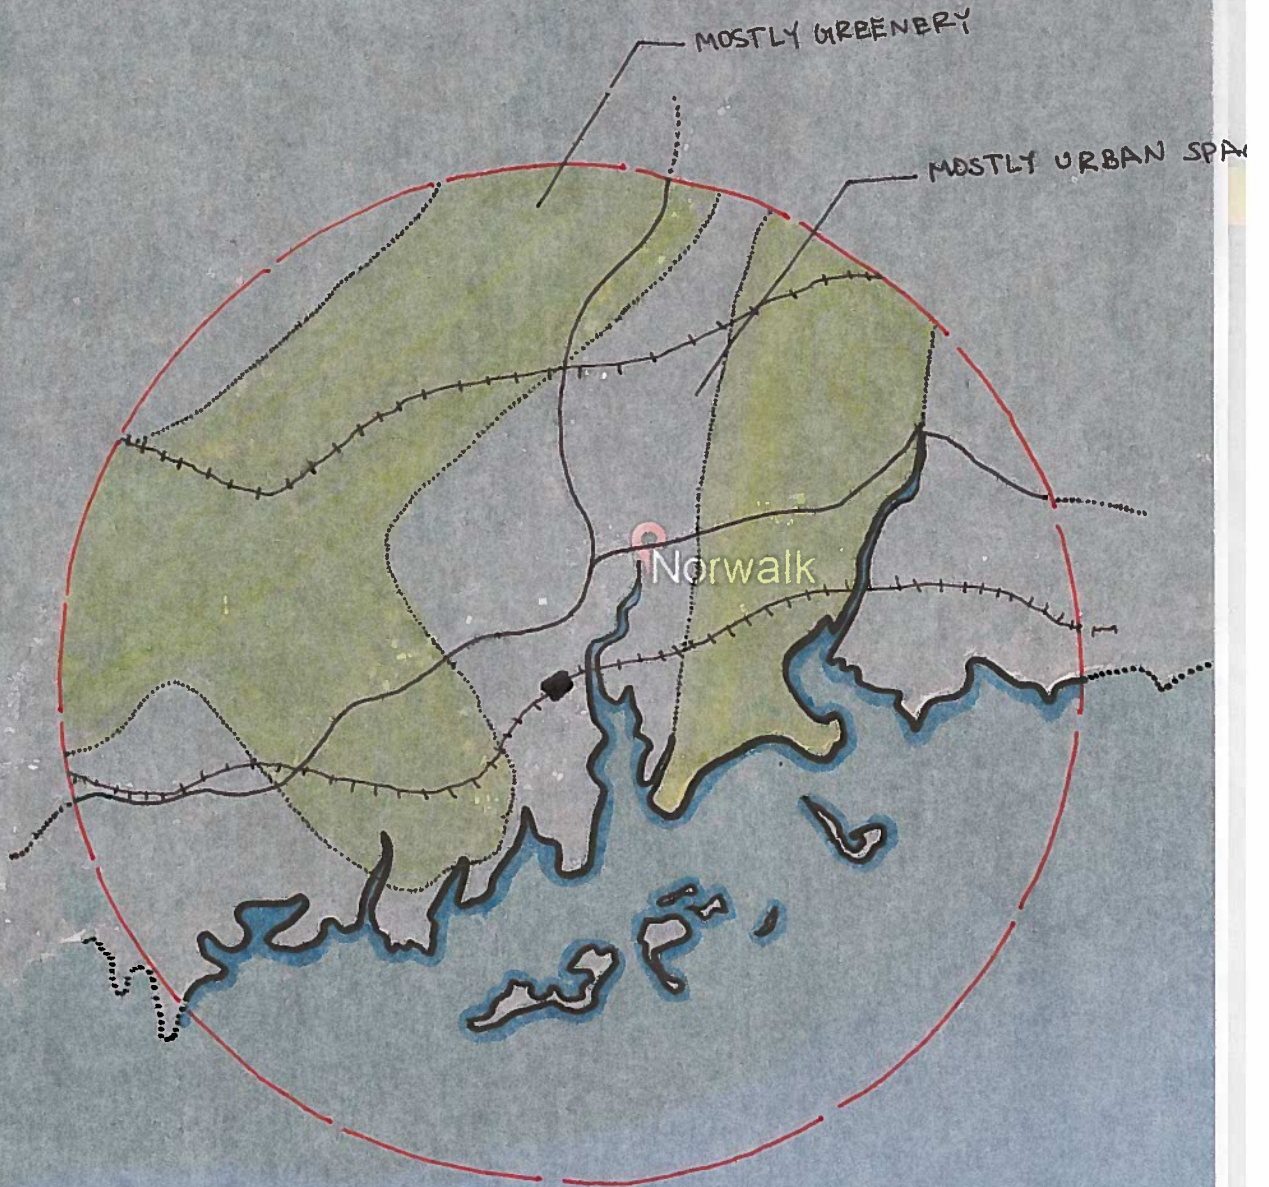

SOUTH NORWALK, CT

Write a description for your map.

LEGEND

* 5 MILE RADIUS

* GREEN SPACE 

* URBAN SPACE 

Google Earth

Data SIO, NOAA, U.S. Navy, NGA, GEBCO

5 MI

C. WOJICK

SOUTH NORWALK, CT

Write a description for your map.

LEGEND

* 1 MILE

RESIDEN

COMMER

MIXED

PUBLIC S

STREETS

RIVER THAT DIVIDES SPACE

RAILROAD

Google Earth

1 MILE

C. WOJICK

SOUTH NORWALK CT

Write a description for your map.

LEGEND

* 0.5 MILE RADIUS

- RESIDENTIAL
- COMMERCIAL
- MIXED USE
- PUBLIC SPACE

Google Earth

2000 FT

C. WOJICK