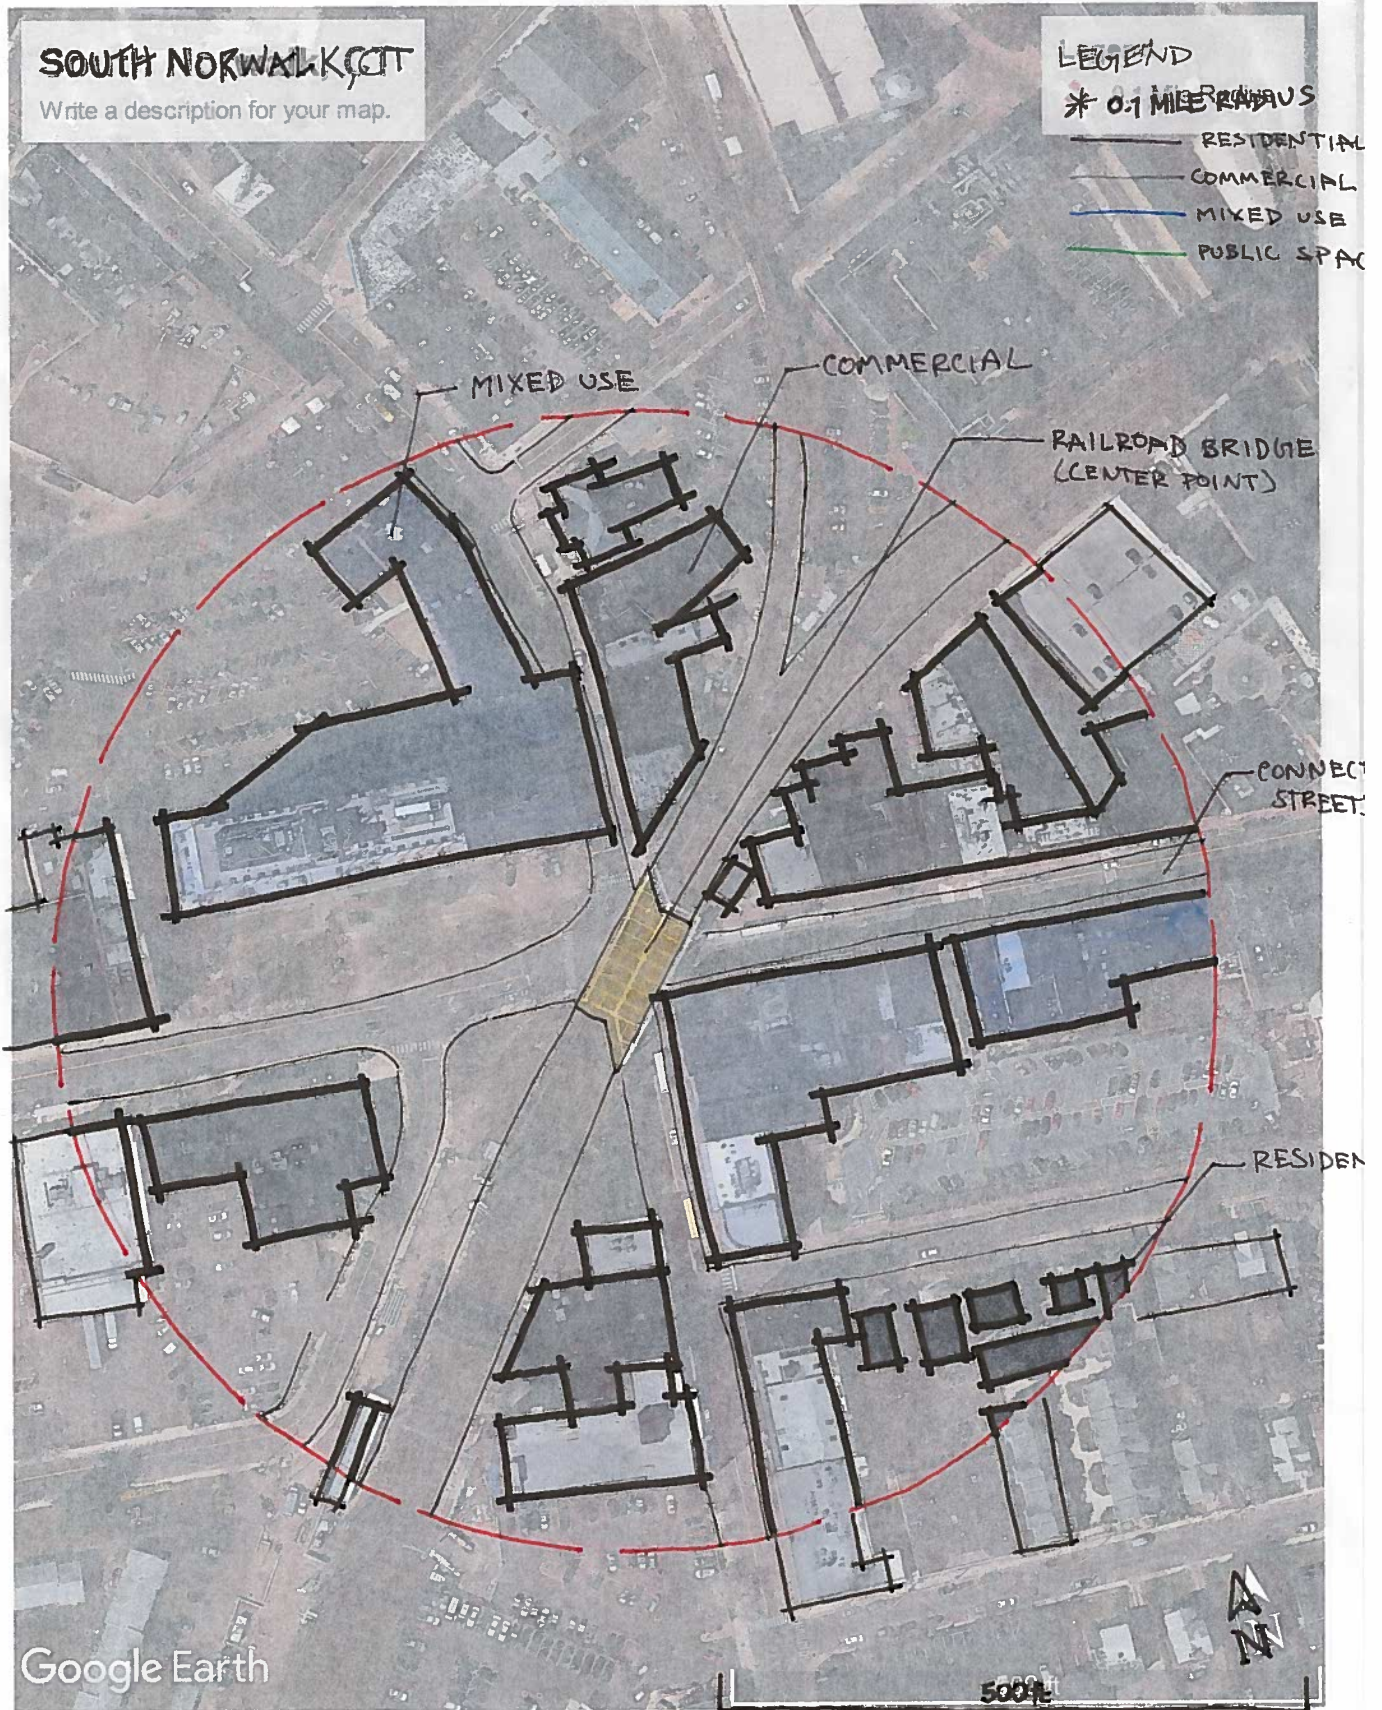

5 MI

C. WOJICK

SOUTH NORWALK, CT

Write a description for your map.

LEGEND

* 1 MILE

RESIDEN

COMMER

MIXED

PUBLIC S

STREETS

RIVER THAT DIVIDES SPACE

RAILROAD

Google Earth

1 MILE

C. WOJICK

SOUTH NORWALK CT

Write a description for your map.

LEGEND

* 0.5 MILE RADIUS

- RESIDENTIAL
- COMMERCIAL
- MIXED USE
- PUBLIC SPACE

Google Earth

2000 FT

C. WOJICK

SOUTH NORWALK, CT

Write a description for your map.

LEGEND

* 0.1 MILE RADIUS

- RESIDENTIAL
- COMMERCIAL
- MIXED USE
- PUBLIC SPACE

C. WOJICK