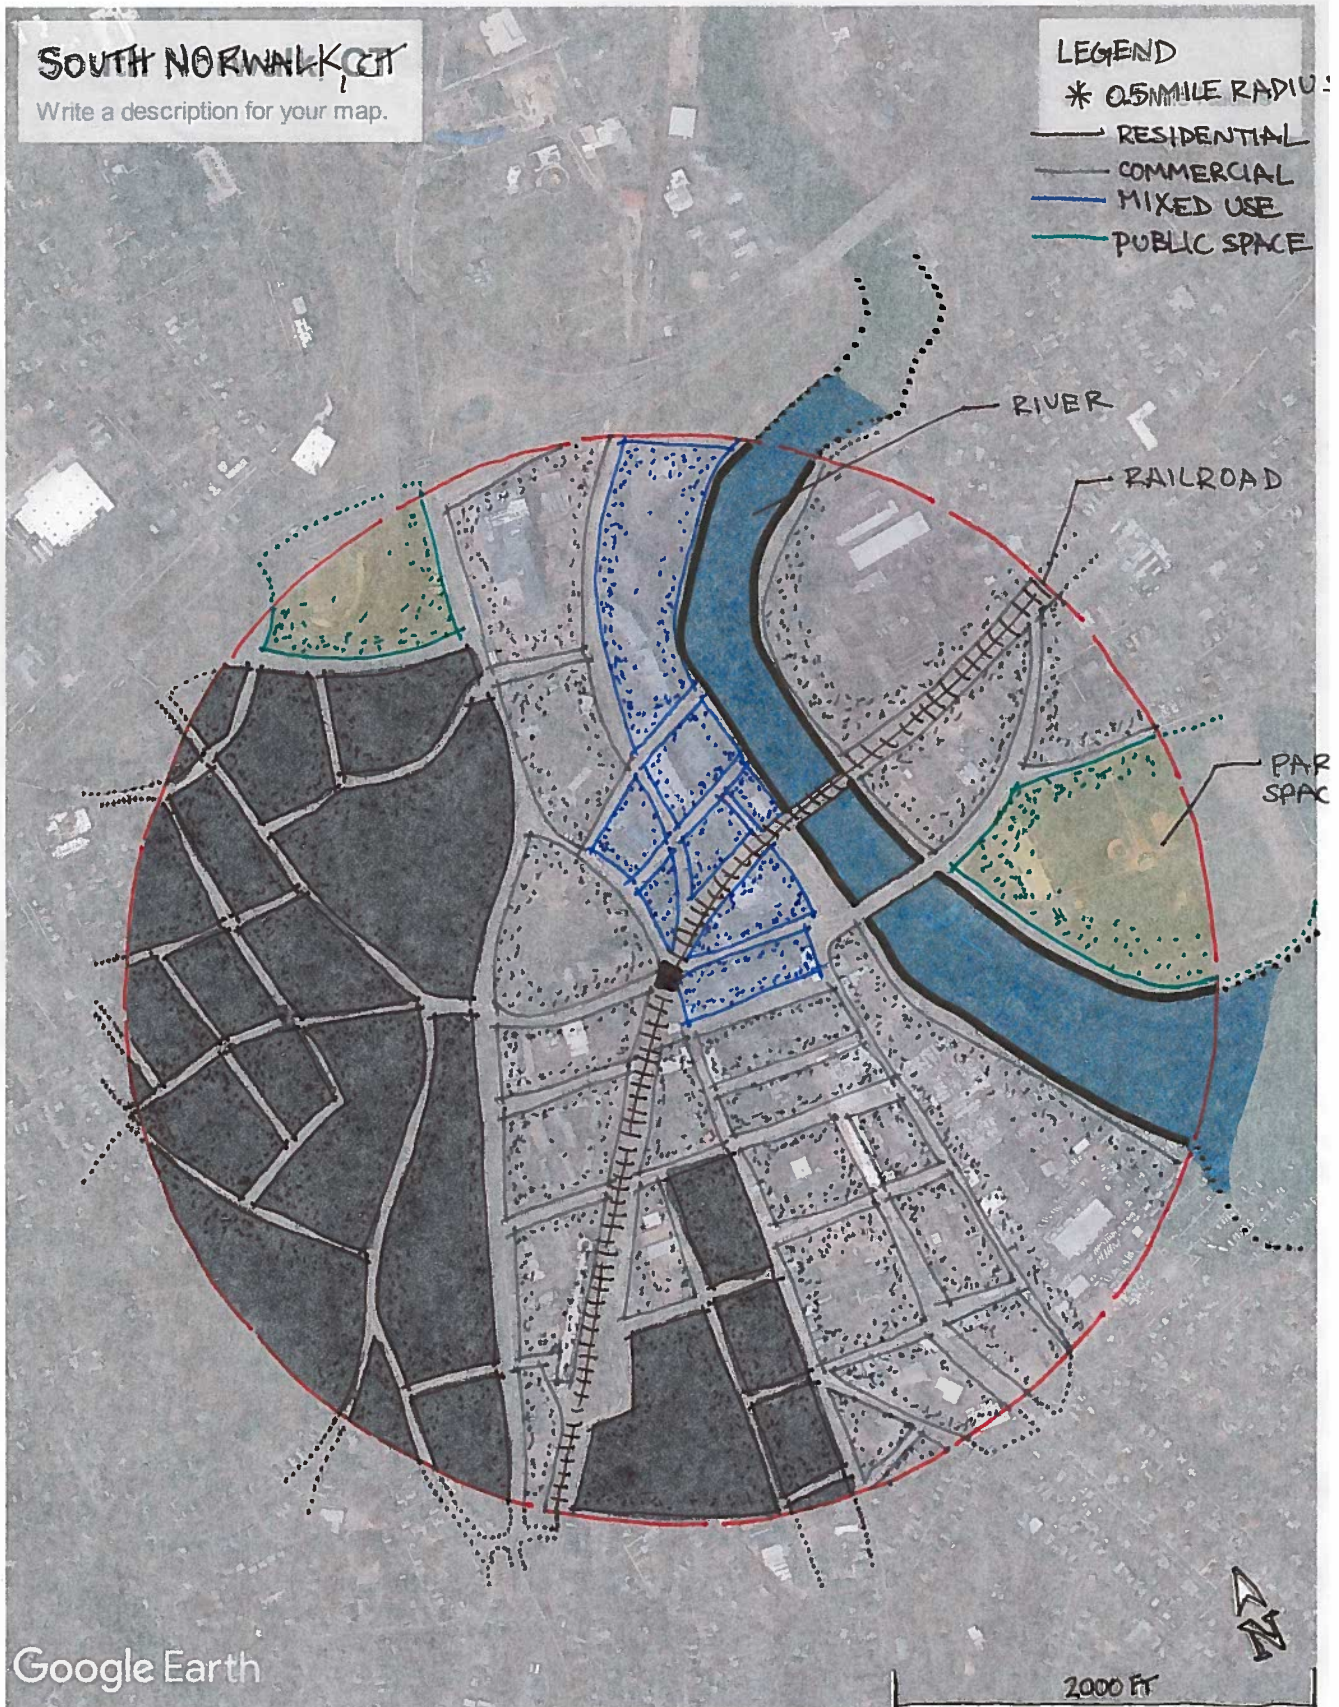

SOUTH NORWALK, CT

Write a description for your map.

LEGEND

* 5 MILE RADIUS

* GREEN SPACE 

* URBAN SPACE 

Google Earth

Data SIO, NOAA, U.S. Navy, NGA, GEBCO

MIXED

PUBLIC S

STREETS

RIVER THAT DIVIDES SPACE

RAILROAD

Google Earth

1 MILE

C. WOJICK

SOUTH NORWALK CT

Write a description for your map.

LEGEND

* 0.5 MILE RADIUS

- RESIDENTIAL
- COMMERCIAL
- MIXED USE
- PUBLIC SPACE

Google Earth

2000 FT

C. WOJICK

SOUTH NORWALK, CT

Write a description for your map.

LEGEND

* 0.1 MILE RADIUS

- RESIDENTIAL
- COMMERCIAL
- MIXED USE
- PUBLIC SPACE

C. WOJICK